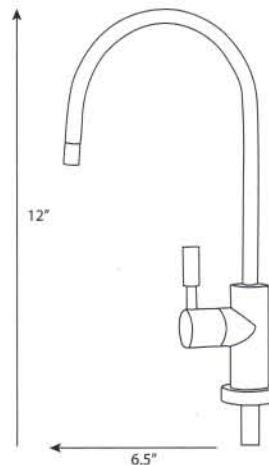

Neck swivels 360 degrees

3" Chrome plated mounting shank

Replaces most brands of faucets

888 Series Point of Use Faucet

MODEL #	DESCRIPTION
8883CP	Chrome Long Reach Faucet
8883NP	Brushed Nickel Long reach Faucet
8883WE	White Long reach Faucet
8883IY	Ivory (Biscuit) Long reach Faucet
8883BK	Black Long reach Faucet
8883ORB	Oil Rubbed Bronze Long reach Faucet
8883AW	Antique Wine Long reach Faucet

FAUCET SPECIFICATIONS:

Material: Lead free brass
Operating Pressure: 5 - 85 psi
Operating Temp: 34 - 120 Degrees

FAUCET ACCESSORIES:

3" Faucet Extension
Rebuild Kit
Hardware / install kit
3/8" Tubing Faucet Adapter